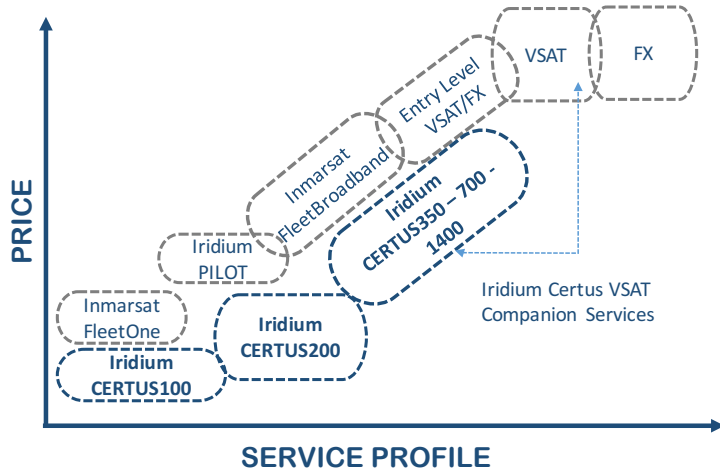

SIRM and SIRM UK consider Iridium Certus to be the ideal solution for their customers who demand a high-speed communication service with a standardised business model and a clear pricing model without hidden costs.

Iridium Certus solutions can be used as a primary communication channel, especially for small vessels, or as a reliable and cost-effective backup solution for global or regional VSAT communication services.

SERVICE POSITIONING